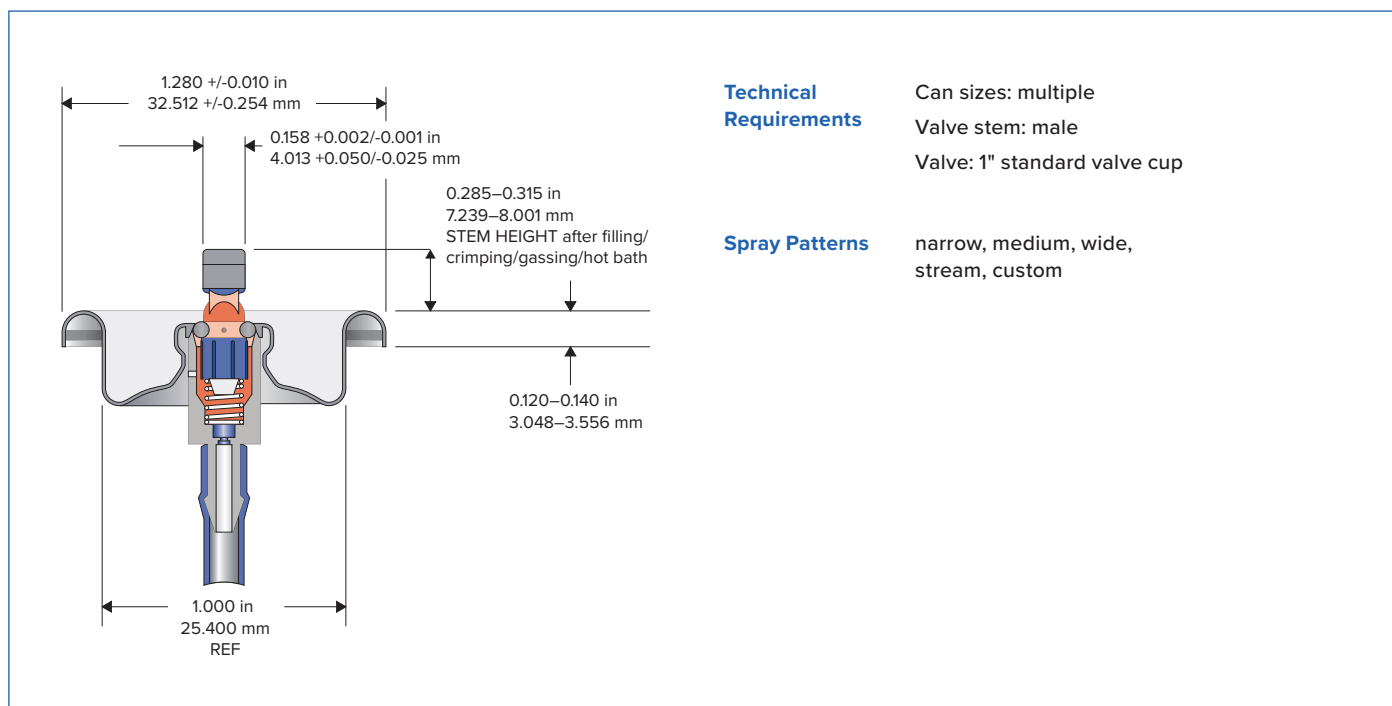

Ergosol[®] Max

Deliver the proven performance your customers expect with a sleek new silhouette

Technical Features & Benefits

- Full color customization for seamless aesthetics
- Elongated shroud seamlessly integrates with can
- Integrated cap/trigger/manifold reduces parts costs
- Drip lip maintained for greater cleanliness
- Ergonomic, easy-to-use design

Applications

- Air
- Auto
- Home
- Laundry
- Garden
- Professional
- Paint

Technical Requirements

Can sizes: multiple
Valve stem: male
Valve: 1" standard valve cup

Spray Patterns

narrow, medium, wide,
stream, custom